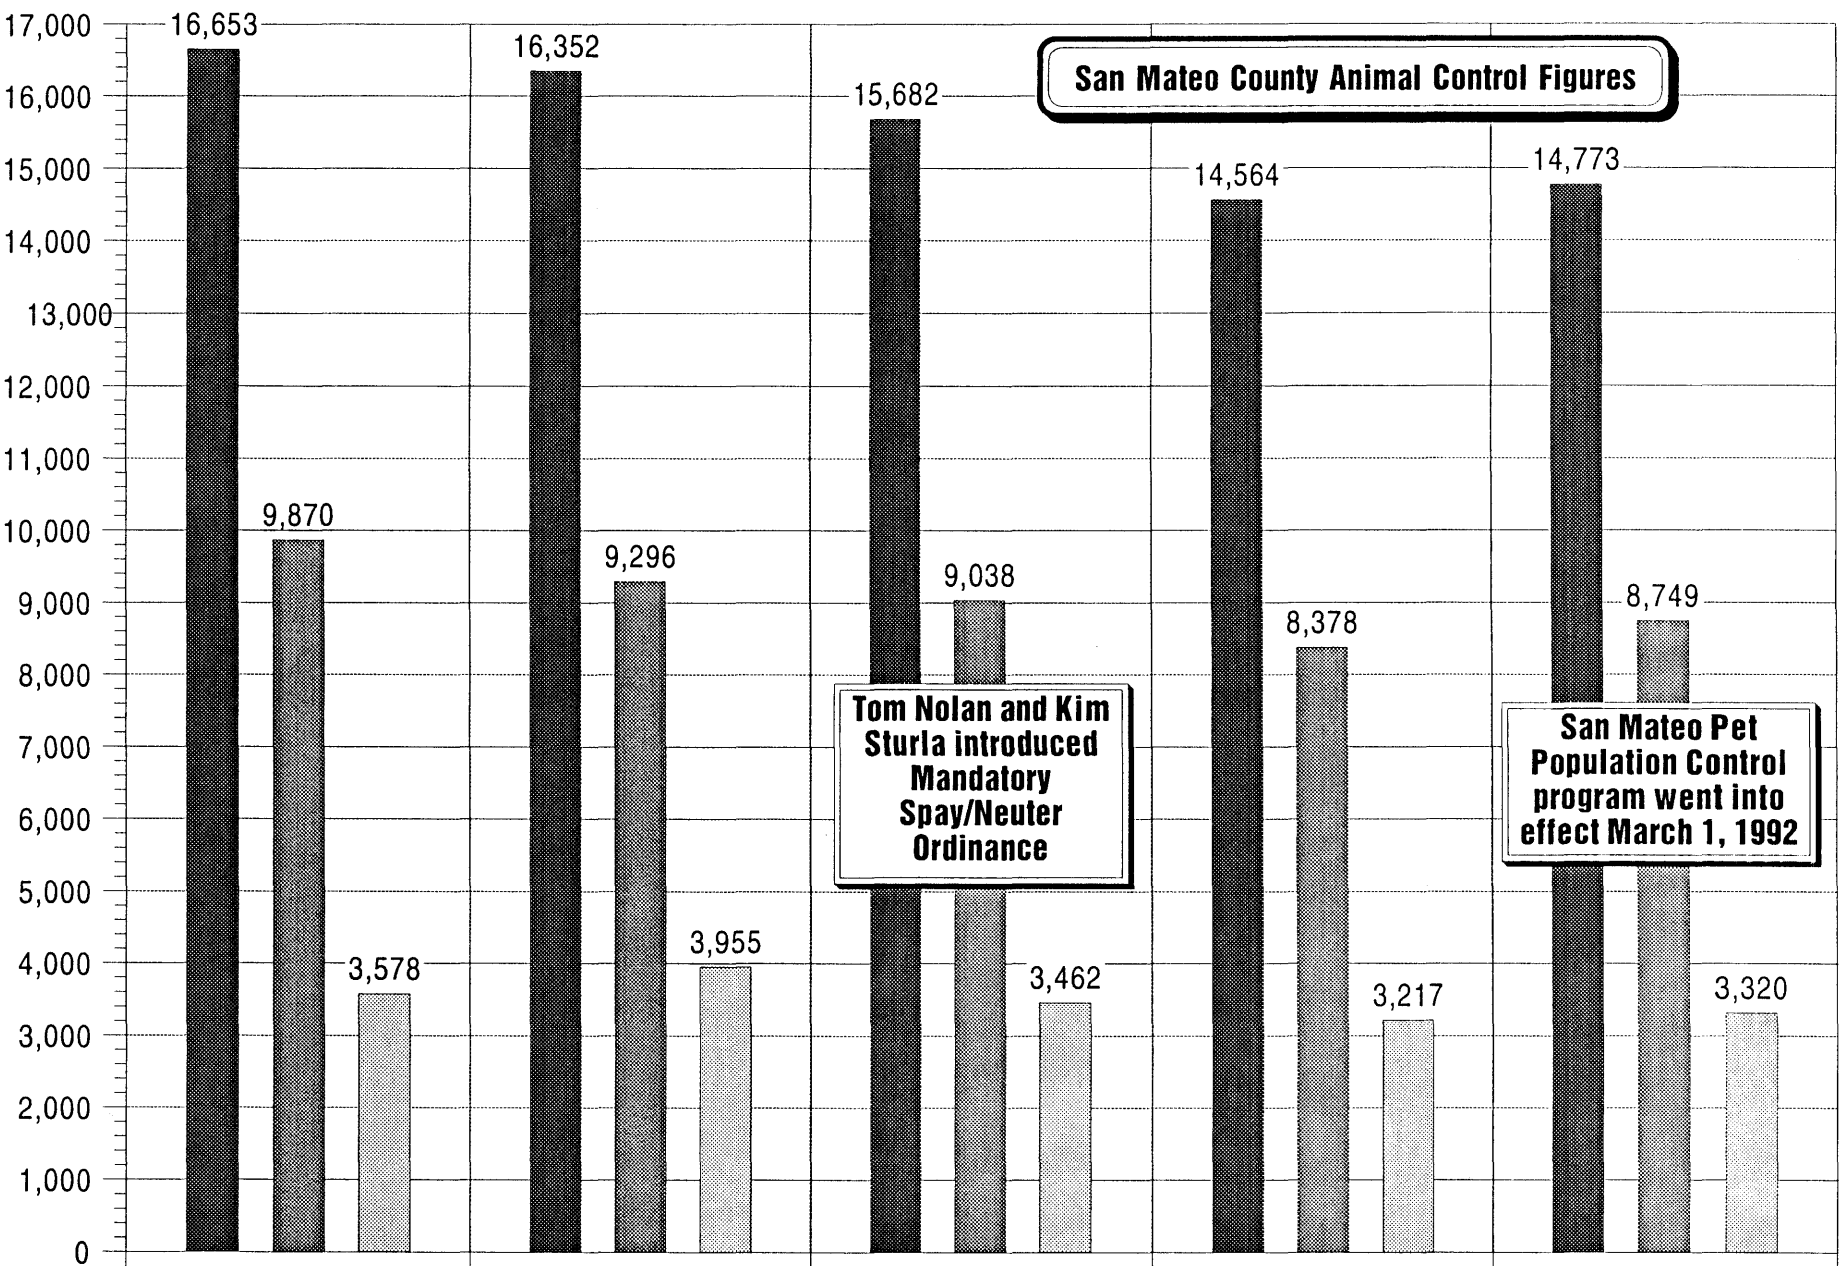

Dogs and Cats Handled by San Mateo County, 1970 - 1992

 **Animals Handled by Peninsula Humane Society**
 **San Mateo County Human Population**

Note: Data from missing years has never been made available to the public.

San Mateo Pet Population Control Program went into effect March 1, 1992 *

Number of Animals Handled

Human Population

San Mateo County Animal Control Figures

Tom Nolan and Kim Sturla introduced Mandatory Spay/Neuter Ordinance

San Mateo Pet Population Control program went into effect March 1, 1992

Total Number of LIVE Dogs & Cats Handled
 Total Number of Dogs & Cats Euthanised
 Total Number of Dogs & Cats Adopted