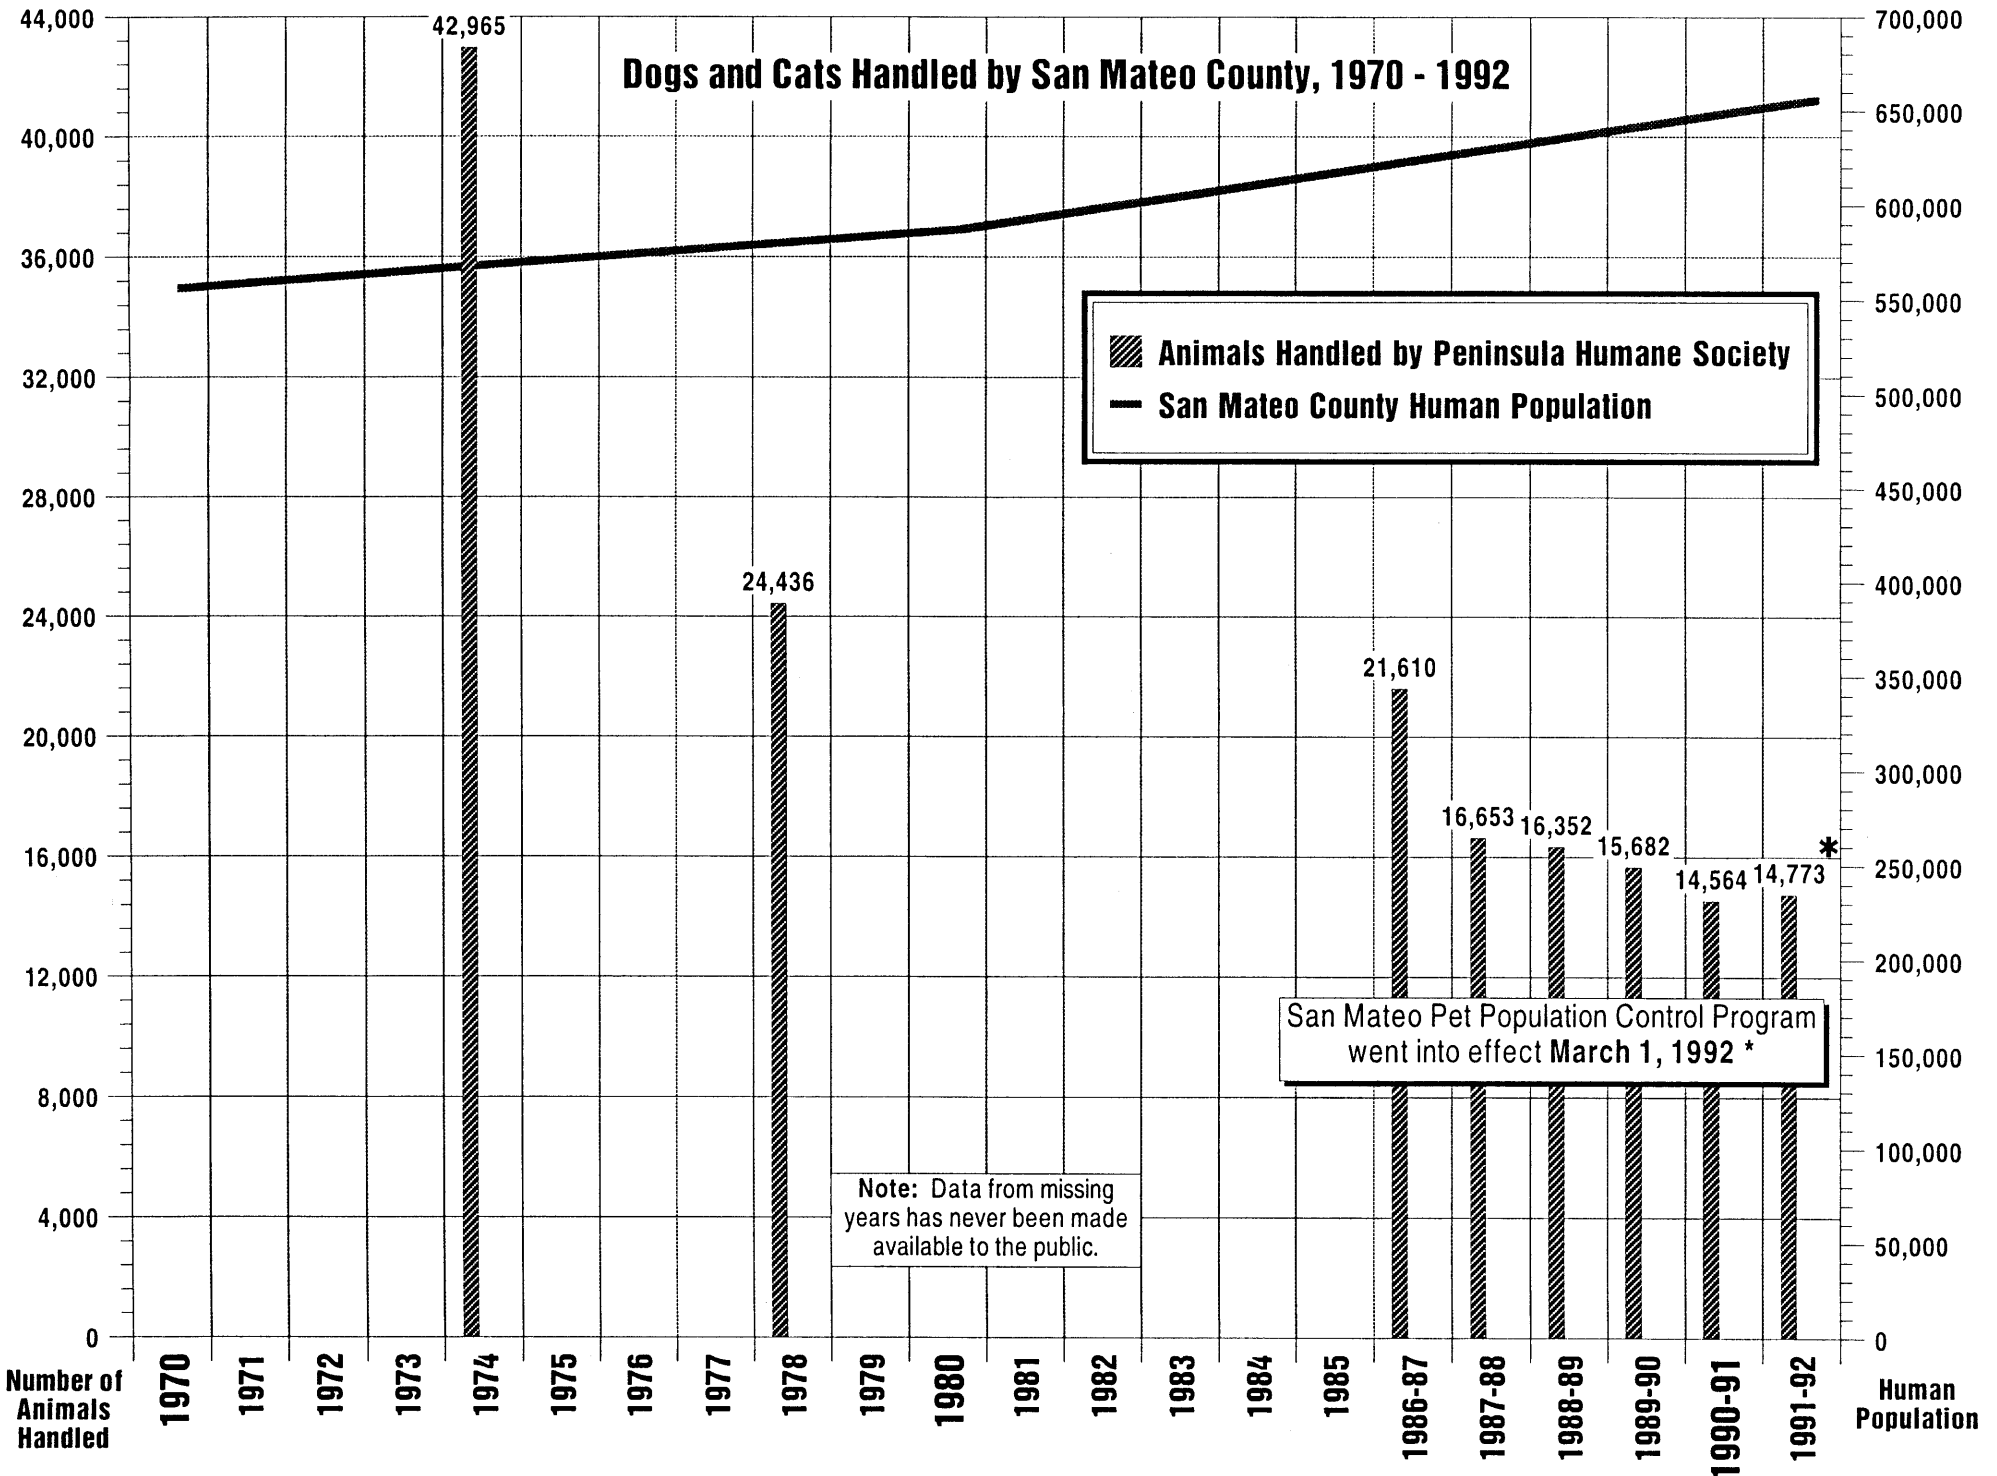

Dogs and Cats Handled by San Mateo County, 1970 - 1992

 **Animals Handled by Peninsula Humane Society**
 **San Mateo County Human Population**

Note: Data from missing years has never been made available to the public.

San Mateo Pet Population Control Program went into effect March 1, 1992 *

Number of Animals Handled

Human Population

San Mateo County Animal Control Figures

Tom Nolan and Kim Sturla introduced Mandatory Spay/Neuter Ordinance

San Mateo Pet Population Control program went into effect March 1, 1992

Total Number of LIVE Dogs & Cats Handled
 Total Number of Dogs & Cats Euthanised
 Total Number of Dogs & Cats Adopted